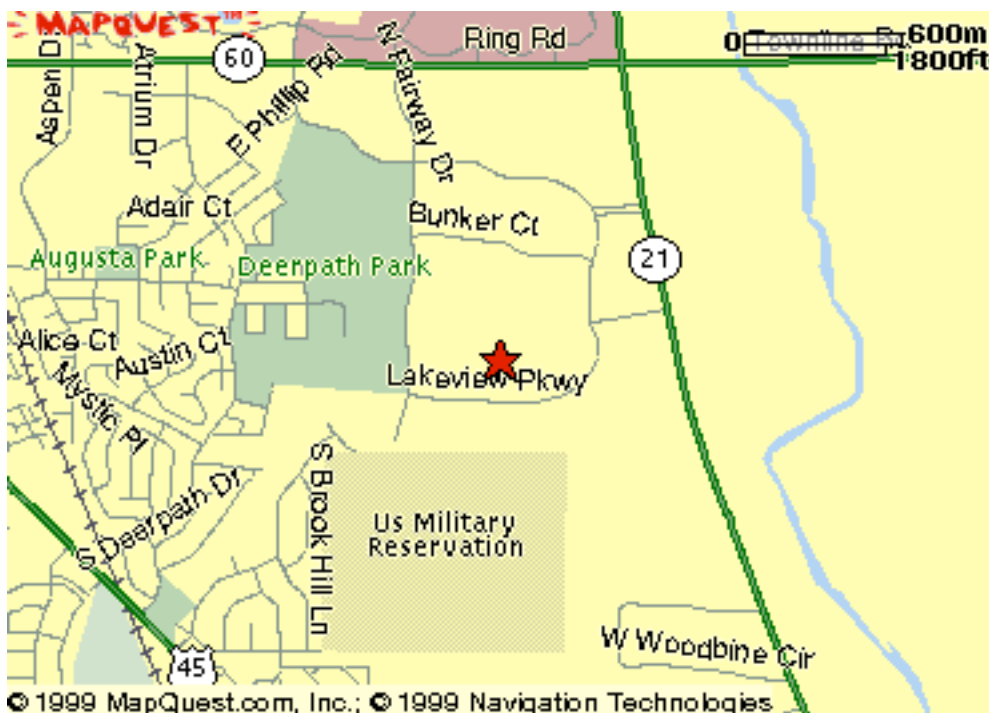

Take Interstate 94 To Route 60 (Townline Road). Take Route 60 West. You will pass St. Mary's Road and pass Highway 21 (Milwaukee Avenue)

Continue along 60 until you see Fairway Drive. Turn left and head South until you get to Lakeview Parkway. Turn Left on Lakeview Parkway and travel about 1/2 block and on your right is Vernon Hills High School.